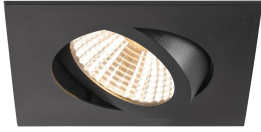

## Specifications SLV New Tria 68 Spot Aluminium Black Square 8.3W 705lm 38D - 927 Extra Warm White | Cutout 68mm - Best Colour Rendering - Dimmable

[View Product](#)

### General Information

SKU	255653
EAN	4024163277730
Brand	SLV
Manufacturer Name	NEW TRIA 68 rec. ceiling light 2700K 38° IP 20 square BK
Any Lamp all-in warranty	5 Years
Average Lifetime (h)	50000

### Technical Information

Technology	LED Integrated
Voltage (V)	220-240
Dimmable	Dimmable
Colour Code	927 Extra Warm White
Colour temperature (Kelvin)	2700 Extra Warm White
Colour Rendering (Ra)	90-99
Colour of Light	White
Light colour options	Single Color
Luminous Efficacy (lm/W)	84.9
Beam Angle (degree)	38
Product Type Category	LED spotlight

### Fixture Information

Mounting Method	Recessed
Cut out (mm)	68
Optical Cover	Other
IP-rating	IP20
Operating Temperature	-20 to +35
Housing	Aluminium
Colour of the Fixture	Black
Emergency Lighting	No Emergency Unit
Tiltable	No
Fixture Connection	PI [Push-in connector 3-pole]
Series	New Tria