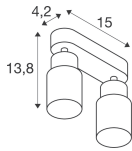

[View Product](#)

General Information

SKU	260614
EAN	4024163293655
Brand	SLV
Manufacturer Name	PURI 2.0 Tube, wand- en plafondopbouwarmatuur, long, 2x max. 6W GU10,
Any Lamp all-in warranty	5 Years
Average Lifetime (h)	0

Technical Information

Technology	Fixture with Socket
Voltage (V)	220-240
Dimmable	Dimmable when using a Dimmable Bulb
Suitable for	GU10
Including bulb	No
Amount of bulbs required	2
Maximum Wattage Rating	6
Tiltable	Yes
Mounting Method	Ceiling, Wall mounted
Emergency Lighting	No Emergency Unit
Product Type Category	Decorative Lighting with Socket