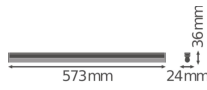

Specifications Ledvance LED Batten Linear Compact High Output 10W
1000lm - 840 Cool White | 60cm

[View Product](#)

General Information

SKU	234126
EAN	4058075106291
Brand	Ledvance
Manufacturer Name	LN COMP HO 600 10W/4000K
Any Lamp all-in warranty	5 Years
Average Lifetime (h)	50000

Technical Information

Technology	LED Integrated
Voltage (V)	220-240
Dimmable	Not Dimmable
Colour of Light	White
Colour Code	840 Cool White
Colour temperature (Kelvin)	4000 Cool White
Colour Rendering (Ra)	80-89
Light colour options	Single Color
Luminous Efficacy (lm/W)	100
Power factor	>0.50
Including bulb	Yes
Suitable for Outdoor	No
Length	60cm
Product Type Category	LED Batten

Fixture Information

Mounting Method	Surface
IP-rating	IP20
Impact Protection (IK)	IK03 - 0.35 joule
Housing	PC (Polycarbonate)
Colour of the Fixture	White
Colour of material	White
Emergency Lighting	No Emergency Unit
Series	Linear

Dimensions

Length (mm)	573
Width (mm)	24
Height (mm)	36

Sensor Information

Type of sensor	No Sensor
----------------	-----------

Why Any-lamp?

 Order from the **largest lighting specialist** in Europe  **Customised** quotation