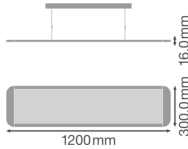

Specifications Ledvance LED Panel
Direct/Indirect 36W 3860lm - 840 Cool
White | 120x30cm - UGR <math>< 19</math>

[View Product](#)

General Information

SKU	236820
EAN	4058075144620
Brand	Ledvance
Manufacturer Name	PANEL D/I 1200 36W/4000K UGR19
Any Lamp all-in warranty	5 Years
Average Lifetime (h)	60000
Series	PANEL DIRECT/INDIRECT 1200 UGR19

Technical Information

Technology	LED Integrated
Voltage (V)	220-240
Dimmable	Not Dimmable
Colour Code	840 Cool White
Colour temperature (Kelvin)	4000 Cool White
Colour Rendering (Ra)	80-89
Colour of Light	White
Light colour options	Single Color
Luminous Efficacy (lm/W)	110
IP-rating	IP20
Impact Protection (IK)	IK03 - 0.35 joule

Dimensions

LED panel size	120x30cm
Length (mm)	1195
Width (mm)	295
Height (mm)	16

Sensor Information

Type of sensor **Why Any-lamp?**
No Sensor

 Order from the **largest lighting specialist** in Europe  **Customised** quotation