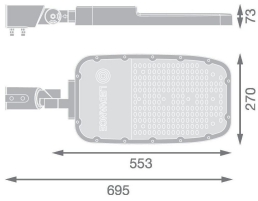

Specifications Ledvance LED Streetlight Area Extra Large RV35St Aluminium Grey 150W 20250lm 155X69D - 740 Cool White | IP66 - Asymmetrical

[View Product](#)

General Information

SKU	251127
EAN	4099854080012
Brand	Ledvance
Manufacturer Name	STREETLIGHT AREA EXTRA LARGE RV35ST 150W 740 RV35ST GY
Any Lamp all-in warranty	5 Years
Average Lifetime (h)	100000

Technical Information

Technology	LED Integrated
Voltage (V)	100 - 240
Dimmable	Not Dimmable
Colour Code	740 Cool White
Colour temperature (Kelvin)	4000 Cool White
Colour Rendering (Ra)	70-79
Colour of Light	White
Light colour options	Single Color
Luminous Efficacy (lm/W)	135
Beam Angle (degree)	155x69
Power factor	>0.90
Product Type Category	LED Streetlight

Fixture Information

Mounting Method	Post top
Fixture Connection	Other
Optical Cover	PC (Polycarbonate)
Light Distribution	Asymmetrical
IP-rating	IP66
Impact Protection (IK)	IK08 - 5 joules
Operating Temperature	-30 to +50
Colour of the Fixture	Grey
Housing	Aluminium
Colour of material	Grey
Emergency Lighting	No Emergency Unit
Series	STREETLIGHT AREA EXTRA LARGE RV35ST

Dimensions

Length (mm)	553
Width (mm)	270
Height (mm)	73

Sensor Information

Type of sensor	No Sensor
----------------	-----------

Why Any-lamp?

 Order from the **largest lighting specialist** in Europe  **Customised** quotation