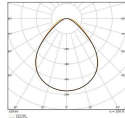

[View Product](#)

General Information

SKU	251074
EAN	4099854187339
Brand	Ledvance
Manufacturer Name	PANEL ECO 600 UGR<19 600 E 36W 865 U19
Any Lamp all-in warranty	3 Years
Average Lifetime (h)	50000

Technical Information

Technology	LED Integrated
Voltage (V)	220-240
Dimmable	Not Dimmable
Colour Code	865 Daylight
Colour temperature (Kelvin)	6500 Daylight
Colour Rendering (Ra)	80-89
Colour of Light	White
Light colour options	Single Color
Luminous Efficacy (lm/W)	100
IP-rating	IP40
Impact Protection (IK)	IK02 - 0.20 joule
Fixture Connection	Screwless terminal