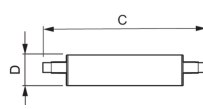

Specifications Philips Corepro LED Linear R7s 118mm 14W
2000lm - 840 Cool White | Dimmable - Replaces 120W

[View Product](#)