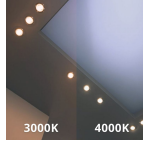

Specifications Noxion LED Downlight
Apollo V2.0 15W 1860lm - 830/840 CCT
| 220mm - Cutout 200mm

[View Product](#)

General Information

SKU	256978
EAN	8719157068543
Brand	Noxion
Manufacturer Name	Noxion LED Downlight Apollo V2.0 15W 1860lm 2CCT Cutout Ø200mm Frame Ø220mm Alu
Any Lamp all-in warranty	6 Years
Average Lifetime (h)	100000

Technical Information

Tiltable	No
Technology	LED Integrated
Voltage (V)	220-240
Dimmable	Not Dimmable
Colour Code	830 Warm White, 840 Cool White
Colour temperature (Kelvin)	3000 Warm White, 4000 Cool White
Colour Rendering (Ra)	80-89
Colour of Light	White
Light colour options	CCT
Beam Angle (degree)	60
Luminous Efficacy (lm/W)	124
Power factor	>0.90

Unified Glare Rating < 19 - for offices and schools

Optical Cover PC (Polycarbonate)

Finish of Reflector Aluminium

Product Type Category LED Downlight

Fixture Information

Mounting Method Recessed

Cut out (mm) 200

IP-rating IP20

Impact Protection (IK) IK02 - 0.20 joule

Operating Temperature -20 to +40

Housing Aluminium

Colour of the Fixture White

Fixture Connection PI [Push-in connector 2-pole]

Series Apollo

Dimensions