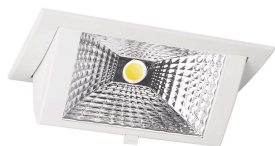

Specifications LED Downlight Wallwasher Wally Medium White 27W 3850lm 78x100D - 840 Cool White - 238x145mm

[View Product](#)

General Information

SKU	220678
EAN	8720584027270
Brand	Lumi Parts
Manufacturer Name	WallWasher Wally2 LED SLM module white 4000K Philips Fortimo LED, incl. driver
Any Lamp all-in warranty	5 Years
Average Lifetime (h)	50000

Technical Information

Tiltable	Yes
Technology	LED Integrated
Voltage (V)	220-240
Dimmable	Not Dimmable
Colour Code	840 Cool White
Colour temperature (Kelvin)	4000 Cool White
Colour Rendering (Ra)	80-89
Colour of Light	White
Light colour options	Single Color
Driver Included	Yes
Beam Angle (degree)	78x100
Luminous Efficacy (lm/W)	142.6

Power factor	>0.90
Installation Depth (mm)	100
Optical Cover	Glass
Product Type Category	LED Downlight

Fixture Information

Mounting Method	Recessed
Cut out (mm)	218x125
IP-rating	IP20
Housing	Aluminium
Colour of the Fixture	White
Colour of material	White
Fixture Connection	PIP [Push-in connector and pull relief]
Series	Wally Medium