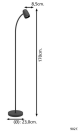

Specifications Eglo Floor Lamp Carlo Steel Black | Suitable for E14

[View Product](#)

General Information

SKU	254634
EAN	9008606360819
Brand	Eglo
Manufacturer Name	STL/1 E14 BLACK 'CARLO'
Any Lamp all-in warranty	2 Years

Technical Information

Technology	Fixture with Socket
Voltage (V)	220-240
Dimmable	Dimmable when using a Dimmable Bulb
Suitable for	E14
Including bulb	No
Amount of bulbs required	1
Maximum Wattage Rating	18
Tiltable	Yes
Mounting Method	Floor
Emergency Lighting	No Emergency Unit
Product Type Category	Decorative Lighting with Socket

Fixture Information

Fixture Connection Terminal block

IP-rating IP20

Colour of the Fixture Black

Housing Steel

Series CARLO

Dimensions

Width (mm) 85

Height (mm) 1700

Diameter (mm) 325

Sensor Information

Type of sensor No Sensor

Why Any-lamp?

 Order from the **largest lighting specialist** in Europe  **Customised** quotation

 Up to **7 years warranty**  **Easy** return process